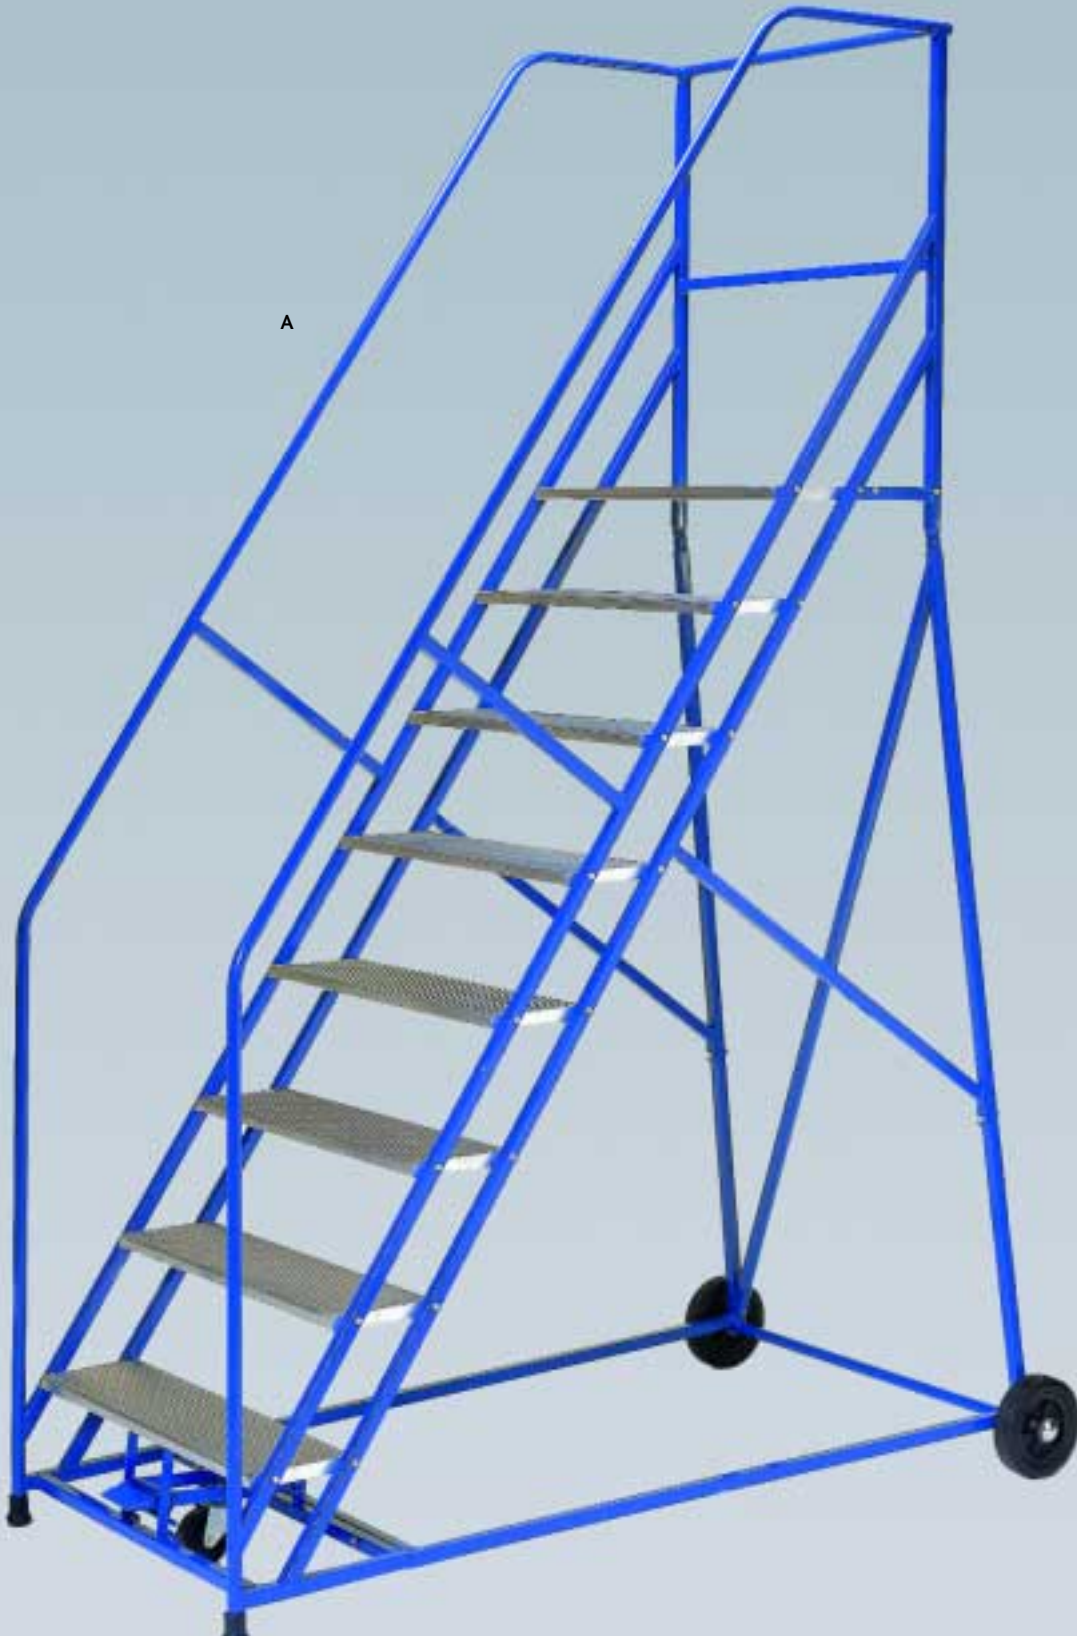

Safety Steps - Light Industrial

The Light Industrial Steps have a heavy duty 50mm rubber spring loaded castor, which enables the steps to be used in warehouses, and factories where greater distances are travelled over rougher

CODE	NUMBER OF TREADS	TREAD TYPE	TOP TREAD HEIGHT	WORKING HEIGHT	TREAD WIDTH	OVERALL HEIGHT	OVERALL LENGTH	OVERALL WIDTH
H05EA508	5	Aluminium	1200mm	2700mm	510mm	2030mm	1210mm	700mm
H05FR508	5	Rubber	1200mm	2700mm	510mm	2030mm	1210mm	700mm
H05PM508	5	Metal	1200mm	2700mm	510mm	2030mm	1210mm	700mm
B H06EA508	6	Aluminium	1440mm	2940mm	510mm	2280mm	1410mm	700mm
H06FR508	6	Rubber	1440mm	2940mm	510mm	2280mm	1410mm	700mm
H06PM508	6	Metal	1440mm	2940mm	510mm	2280mm	1410mm	700mm

Number of treads includes top platform. Tread depths 200mm

**ASK US
TO QUOTE**

Safety Step - High

This range of High Steps are our most popular with the top tread heights covering most applications. The steps have a robust fully welded mild steel square tube framework, with tubular handles all round and to increase the stability that the 762mm wide treads give to the steps, we slope out the side and end frames from the platform. If the steps are being used in a narrow aisle, we can manufacture steps that meet that requirement. The steps fold to

allow entry in to areas with restricted access and for ease of transport, full instructions are attached to the framework. The steps move easily on 200mm nylon centre, rubber tyre wheels at the high end and 100mm swivel castors mounted in a footlock at the low end. As an optional extra, a Side Lever Lock can be fitted in place of the footlock, with no extra charge.