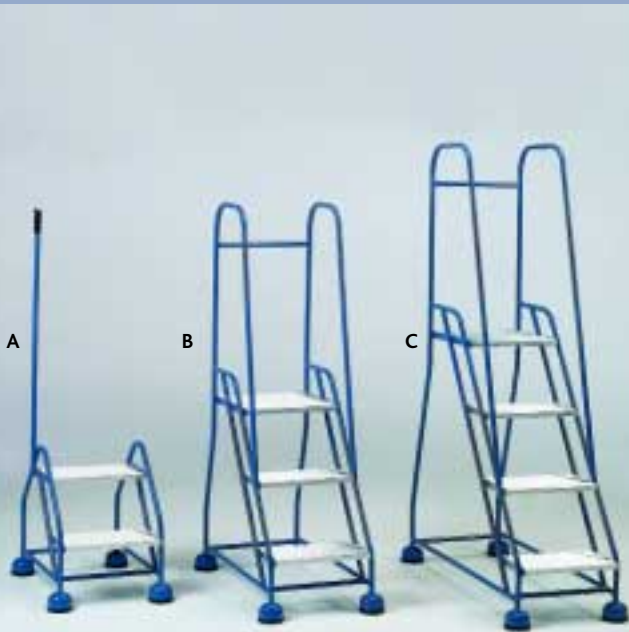

info@racking-uk.com www.racking-uk.com

2 Safety Steps

Safety Steps - Light

The two tread Light Step has a steadying post, whilst the three and four tread models have full handrails. The steps are easy to move around on the four spring loaded castors which retract into

steel cups when the unit is stepped on. The steel cups protect office furniture and shelving from damage, when moving the steps around.

	CODE	NUMBER OF TREADS	TREAD TYPE	TOP TREAD HEIGHT	WORKING HEIGHT	TREAD WIDTH	OVERALL HEIGHT	OVERALL LENGTH	OVERALL WIDTH
A	M02EA380P	2	Aluminium	460mm	2000mm	380mm	1500mm + post	430mm	510mm
	M02FR380P	2	Rubber	460mm	2000mm	380mm	1500mm + post	430mm	510mm
B	M03EA380	3	Aluminium	750mm	2250mm	380mm	1550mm	930mm	510mm
	M03FR380	3	Rubber	750mm	2250mm	380mm	1550mm	930mm	510mm
C	M04EA380	4	Aluminium	1000mm	2500mm	380mm	1800mm	1140mm	510mm
	M04FR380	4	Rubber	1000mm	2500mm	380mm	1800mm	1140mm	510mm

Safety Steps - Light Industrial

The Light Industrial Steps have a heavy duty 50mm rubber spring loaded castor, which enables the steps to be used in warehouses, and factories where greater distances are travelled over rougher