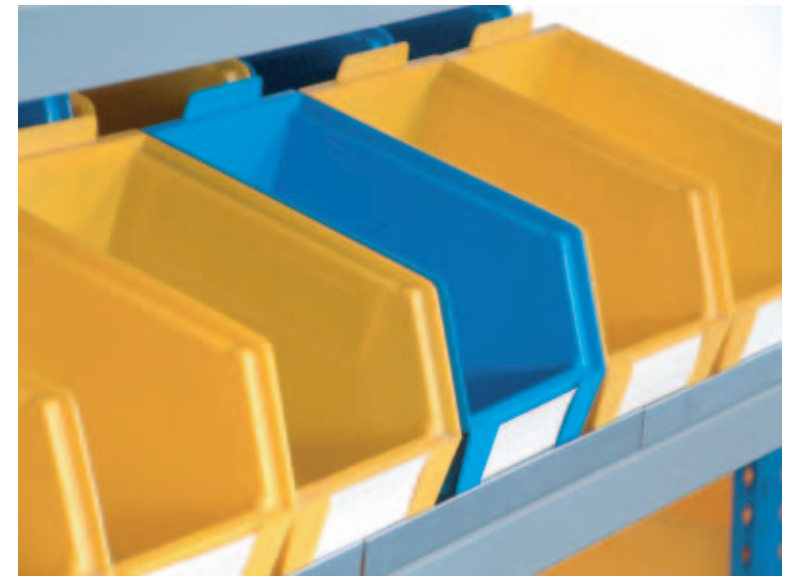

RACKING-UK

Shelving + Racking Specialists

email: sales@racking-uk.com
www.racking-uk.com

 **08700 706607**

**Need to organise your lineside
small parts storage?**

**... *Speedrax Kanban*
is the perfect solution!**

- *Speedrax* bolt-free shelving, complete with sloping shelves and small parts containers, provides an excellent *Kanban* storage system
- Easy bolt free assembly
- Available as standard bays complete with open fronted storage bins for easy access.
- *Kanban* shelving bays will be 1800mm high x 1200mm wide and 450mm (*Kanban 1*) or 600mm deep (*Kanban 2*)
- Choose **Kanban 1** with 14 (2 rows of 7) MX002 containers on each of 5 sloping levels or **Kanban 2** 10 (2 rows of 5) MX003 containers on each of 4 sloping levels

**THERE IS NO
SPACE TOO BIG
TOO SMALL
OR TOO
AWKWARD!**

379 High Road Ilford Essex IG1 1TF. Facsimile: 08702 250170

speedrax **kan-ban**